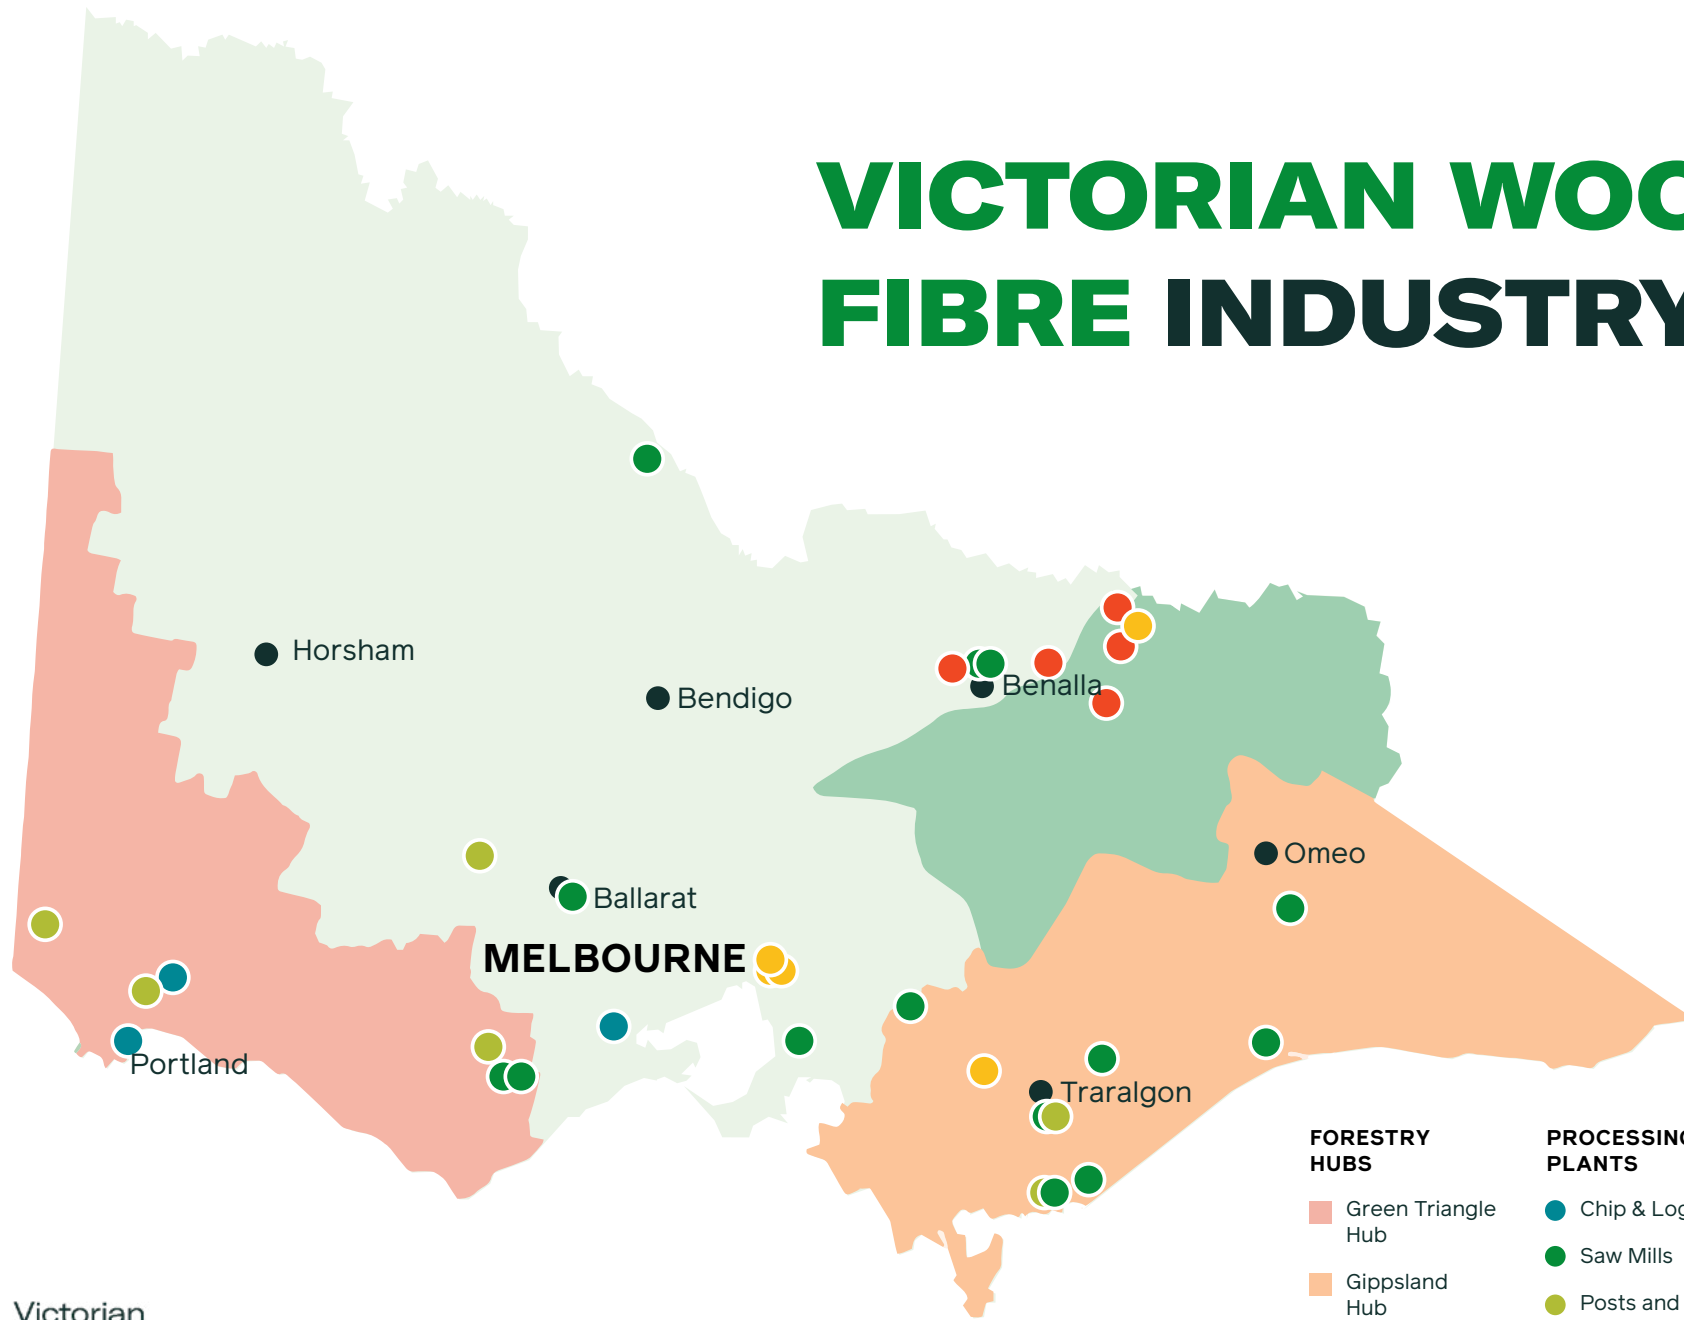

VICTORIAN WOOD FIBRE INDUSTRY

FORESTRY HUBS

- Green Triangle Hub
- Gippsland Hub
- Murray Region Hub

PROCESSING PLANTS

- Chip & Log Exports
- Saw Mills
- Posts and Poles Hardwood/ Softwood
- Paperboard
- EWP Processors